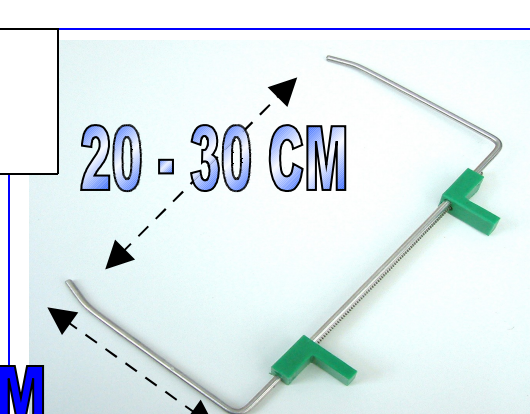

Cod. 000.123

5 CM

TENDIMANICHE
SLEEVE FORMER
TENDEUR MANCHE

Cod. 000.122

12 CM

PINZA SPACCHI
INOX
VENT CLAMP INOX
PINCE FENTES INOX

Cod. 145.04