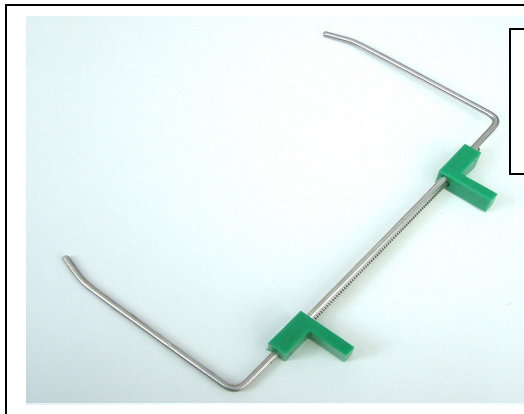

TENDIMANICHE IN LEGNO
SLEEVE FORMER IN WOOD
TENDEUR MANCHE EN BOIS

Cod. 145.03

HJS

TENDIMANICHE IN PLASTICA
SLEEVE FORMER IN PLASTIC
TENDEUR MANCHE EN PLASTIQUE

Cod. 145.16

TENDIMANICHE
SLEEVE FORMER
TENDEUR MANCHE

Cod. 000.123

5 CM

TENDIMANICHE
SLEEVE FORMER
TENDEUR MANCHE

Cod. 000.122

12 CM

PINZA SPACCHI
INOX
VENT CLAMP INOX
PINCE FENTES INOX

Cod. 145.04