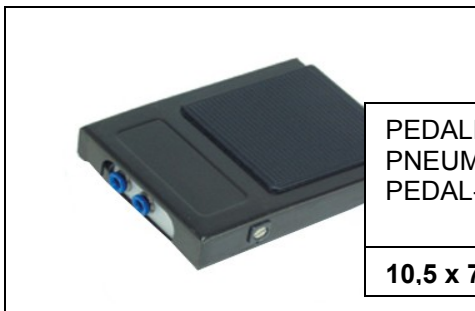

Mod. EASY - CG.B

10,5 x 7,5 cm

Cod. 180.12

PEDALE ELETTRICO
ELECTRIC-PEDAL
PEDAL-ELECTRIQUE

Mod. CG.S

90,0 x 16 cm

Cod. 180.02

PEDALE PNEUMATICO
PNEUMATIC-PEDAL
PEDAL-PNEUMATIQUE

2 VIE - RYLSAN 4 mm
2 CONNECT. - RYLSAN 4 mm
2 CONNECT. - RYLSAN 4 mm

Cod. 180.03

10,5 x 7,5 cm

3 VIE - RYLSAN 4 mm
3 CONNECT. - RYLSAN 4 mm
3 CONNECT. - RYLSAN 4 mm

Cod. 180.22

**PEDALE ELETTRICO
ELECTRIC-PEDAL
PEDAL- ELECTRIQUE**

40 x 7,5 cm

Cod. 180.16

PEDALE ELETTRICO TRIPLO
ELECTRIC-PEDAL
PEDAL-ELECTRIQUE

x Mod. CG-TP

Cod. 180.15

x Mod. CG-C

Cod. 180.08