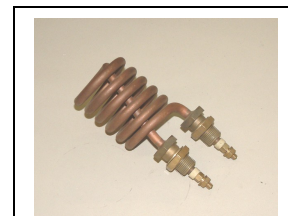

STIROLUX

1500 watt Cod. 124.10

2500 watt Cod. 124.61

RESISTENZA x TUBO
ELEMENT x PIPE
RESISTANCE x TIYAU

Cod.124.58

Res. 1.1/4"

Cod. 165.07

1000 watt

Res. 1.1/4" 2000 watt

Cod. 124.28

Res. 1" 1200 watt

Cod. 124.23

1650 watt

Cod. 124.31

2700 watt

Cod. 124.32