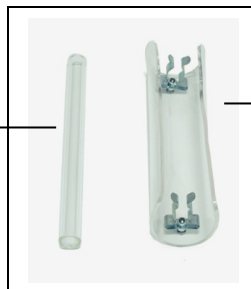

3/8"

Cod. 102.03

RUBINETTO LEVA ROSSA x VAPORE
VALVE RED HANDLE x STEAM
ROBINET TIGE ROUGE x VAPEUR

1/2"

Cod. 102.08

RUBINETTO LEVA NERA x ACQUA
VALVE BLACK HANDLE x WATER
ROBINET TIGE NOIRE x EAU

1/4"

Cod. 102.14

Cod. 102.06

RUBINETTO FERRO ALL-STEAM
VALVE FOR ALL-STEAM IRON
ROBINET POUR FER ALL-STEAM

RUBINETTI PORTA VETRO LIVELLO CALDAIE
VALVES FOR BOILER-LEVEL GLASS-PIPE
ROBINETS PORTE-TUYAU EN VER POUR
CHAUDIERE

N°2

Cod. 102.04

TUBO VETRO
GLASS-PIPE
TUYAU VER

PROTEZIONE VETRO LIV. CALDAIE
PROTECTION FOR LEVEL-GLASS BOILER
PROTECTION POUR TUYAU-VER NIVEAU CH.

Cod. 102.05

CM 21,5 x 15-16 Lts

Cod. 130.05

CM 23 x 23-24 Lts

Cod. 130.06

CM 27 x 58-62 Lts

Cod. 130.07

GUARNIZIONI TUBO
VETRO
GASKETS GLASS-PIPE
JOINTS POUR TUYAU-VER

N°2 - SILICON.

Cod. 125.15