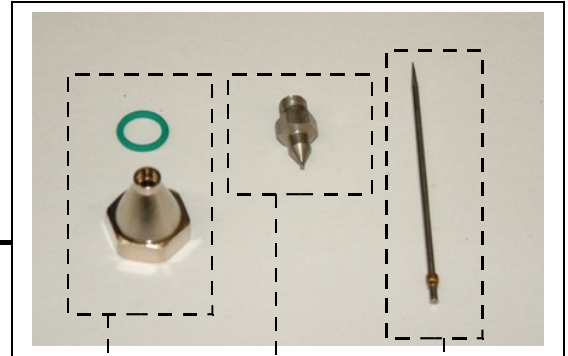

PISTOLA INOX per SOLVENTI
INOX GUN for SOLVENTS
PISTOLET INOX pour
SOLVENTS

Cod. 114.03

Cod. 114.20

Cod. 114.19

AGO - PIN - EPINGLE

Cod. 114.21

KIT MOLLA + GUARNIZIONI
KIT SPRING + GASKETS
KIT RESSORT + JOINTS