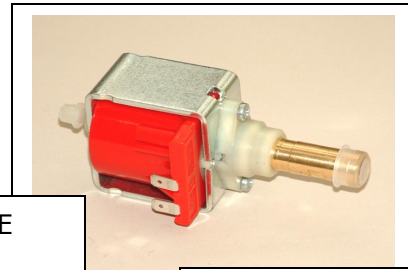

Pedrollo

ELETROPOMPA PKM 60 MONO-FASE - SINGLE PHASE	Cod. 103.15
ELETTROPOMPA PKM 70 MONO-FASE - SINGLE PHASE	Cod. 103.14
ELETTROPOMPA PK 70 TRI-FASE - THREE PHASES	Cod. 103.16
ELETTROPOMPA PK 90 TRI-FASE - THREE PHASES	Cod. 103.11

CORPO POMPA- PUMP CASE - CORPE POMPE

POMPA PKM 60	Cod. 103.06
POMPA PKM 70 & PK 70	Cod. 103.09
POMPA PK 90	Cod. 103.05

O . Ring

x POMPA PKM 60	Cod. 103.13
x POMPA PK- PKM 70	Cod. 103.20
x POMPA PK 90	Cod. 103.21

POMPA SAPONE 0-40 Bar
SOAP PUMP 0-40 Bar
POMPE SAVON 0-40 Bar

Cod. 103.01

POMPA VIBRAZIONE
VIBRATION PUMP
POMPE A VIBRATION

Cod. 103.23