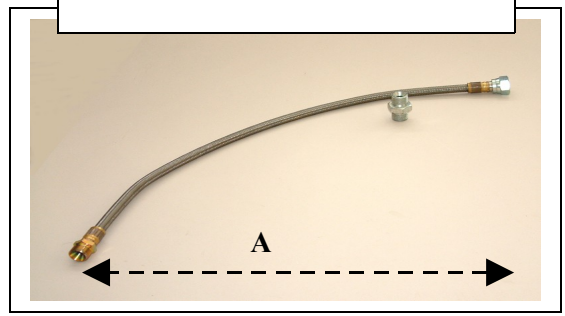

TEFLON – INOX dm 3/8"

A

CM 41	Cod. 130.30
CM 55	Cod. 130.31
CM 110	Cod. 130.35