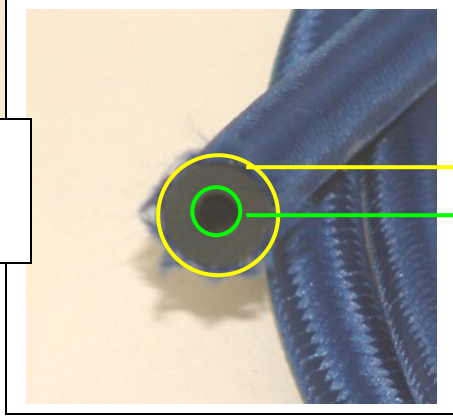

**TUBO VAPORE
STEAM PIPE
TUYAU
VAPEUR**

x	MT	Cod. 107.25
x	2,50 MT	Cod. 107.26
x	3,40 MT	Cod. 107.22

DUTRAL

DM 12 mm

DM 6 mm

**TUBO VAPORE ALL-STEAM
STEAM PIPE ALL-STEAM
TUYAU VAPEUR ALL-STEAM** **DOPPIO TUBO
DOUBLE PIPE
DOUBLE TUYAU**